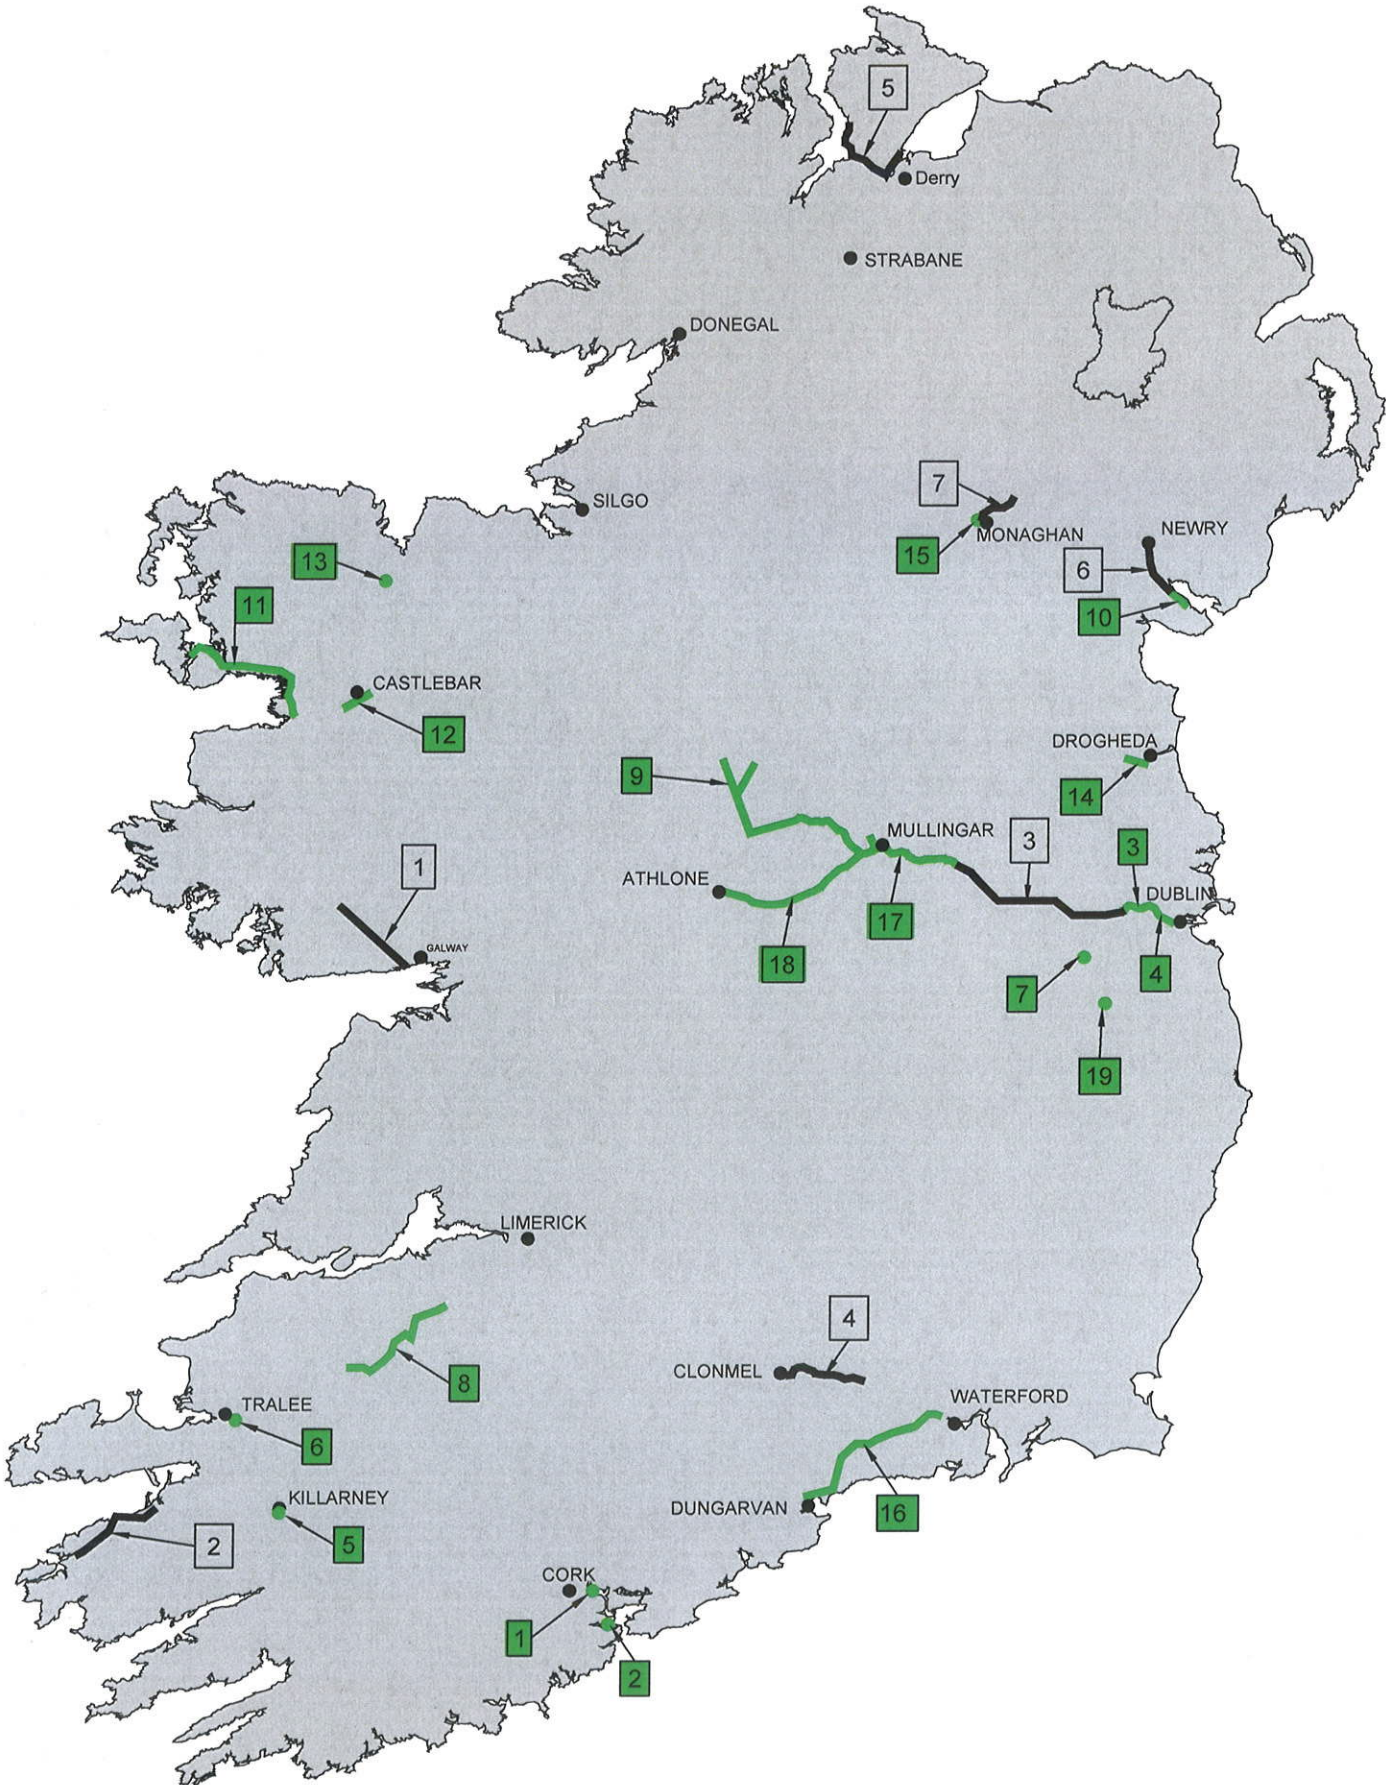

Green = Existing

Black = Funded/In Progress

Existing Greenways

1. Cork to Passagewest
2. Carragaline to Crookhaven
3. Royal Canal Ashtown to Castleknock
4. Grand Canal Inchicore to Lucan Bridge
5. Killarney to Fossa
6. Tralee to Fenit
7. Grand Canal Hazelhatch
8. Great Southern Trail
9. Longford - Clondra
10. Carlingford – Omeath
11. Great Western Greenway
12. Castlebar – Turlough
13. Belleek Wood
14. Drogheda – Oldbridge
15. Monaghan Town
16. Waterford Greenway
17. Royal Canal Hill of Down to Mullingar
18. Old Rail Trail
19. Blessington Greenway

Funded/In Progress

1. Galway to Moycullen
2. Glenbeigh to Reenard Point
3. Royal Canal Maynooth to Hill of Down
4. Clonmel to Carrick-on-Suir
5. Derry Greenways (Derry – Muff, Derry – Bunrana, Lifford – Strabane)
6. Omeath to Newry
7. Middletown to Smithborough